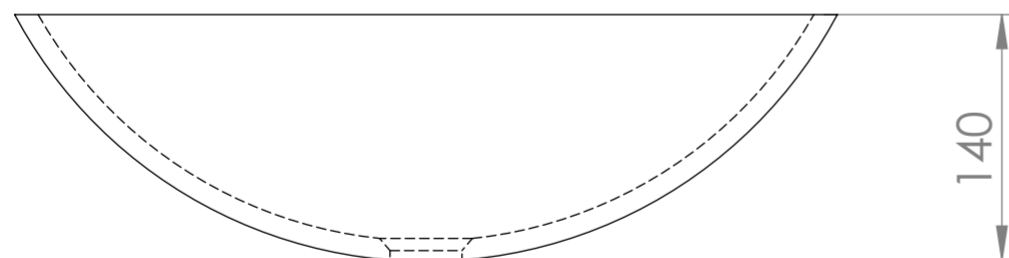

Top View

Side View - Section View

PIETRA	Product Name	Annabel
	Material	Marble
	Size, mm	400 x 140

All dimensions provided in millimeters.