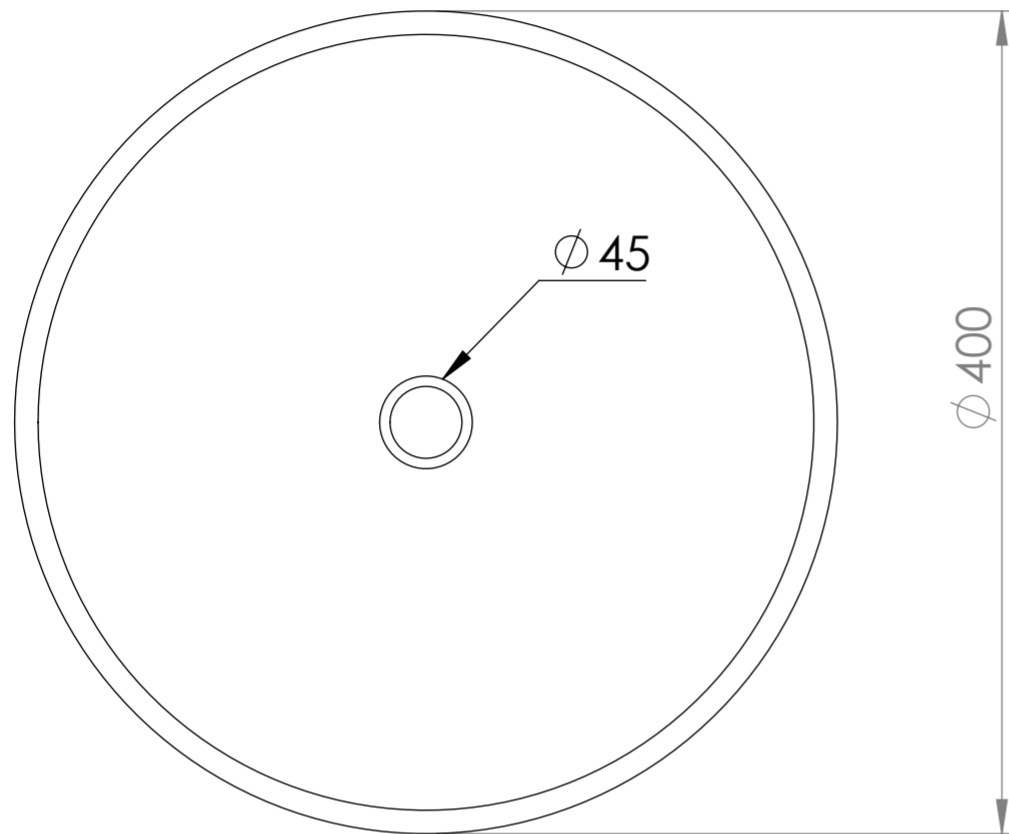

Top View

Side View - Section View

PIETRA	Product Name	Annabel
	Material	Marble
	Size, mm	400 x 140

All dimensions provided in millimeters.